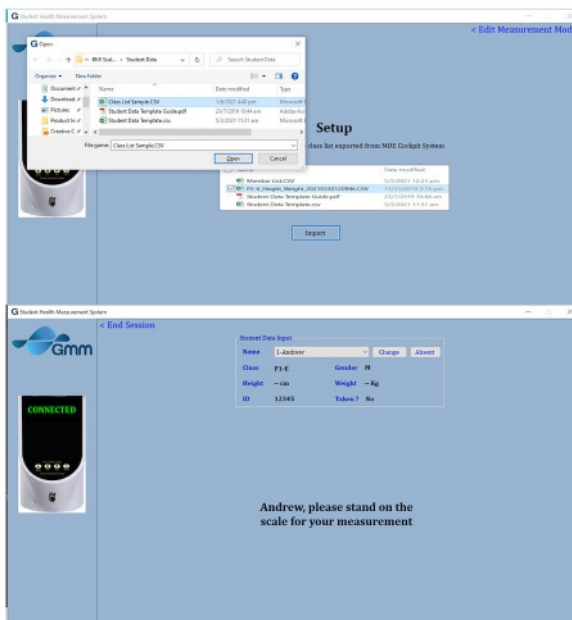

GMM-H03A Body BMI Scale

Track your health in one scale

DESCRIPTION

- Body BMI scale utilizing ultrasonic to detect height, weight, and **BIA***
- **BIA***: body & visceral fat, muscle percentage, bone mass, calories, and BMI
- Uses **software*** via PC to display body measurements
- Applicable for schools, hospitals, gyms, and clinics

H03A Body BMI Scale

SOFTWARE*

- Using RS232 cable as a communication medium between PC to scale, to run software
- Displays body measurements
- Data retrieved from software can be uploaded to microsoft excel for tracking

Software via PC

FEATURES

- LCD display
- Weight measuring range: **5 - 200 kg** (division: round off to nearest 50g)
- Height measuring range: **80 - 195 cm**
- Power: Safety Mark AC/DC 3-pin power adaptor
- Customized software
- RS232 "scale-to-PC" communication cable
- Tempered glass weight base